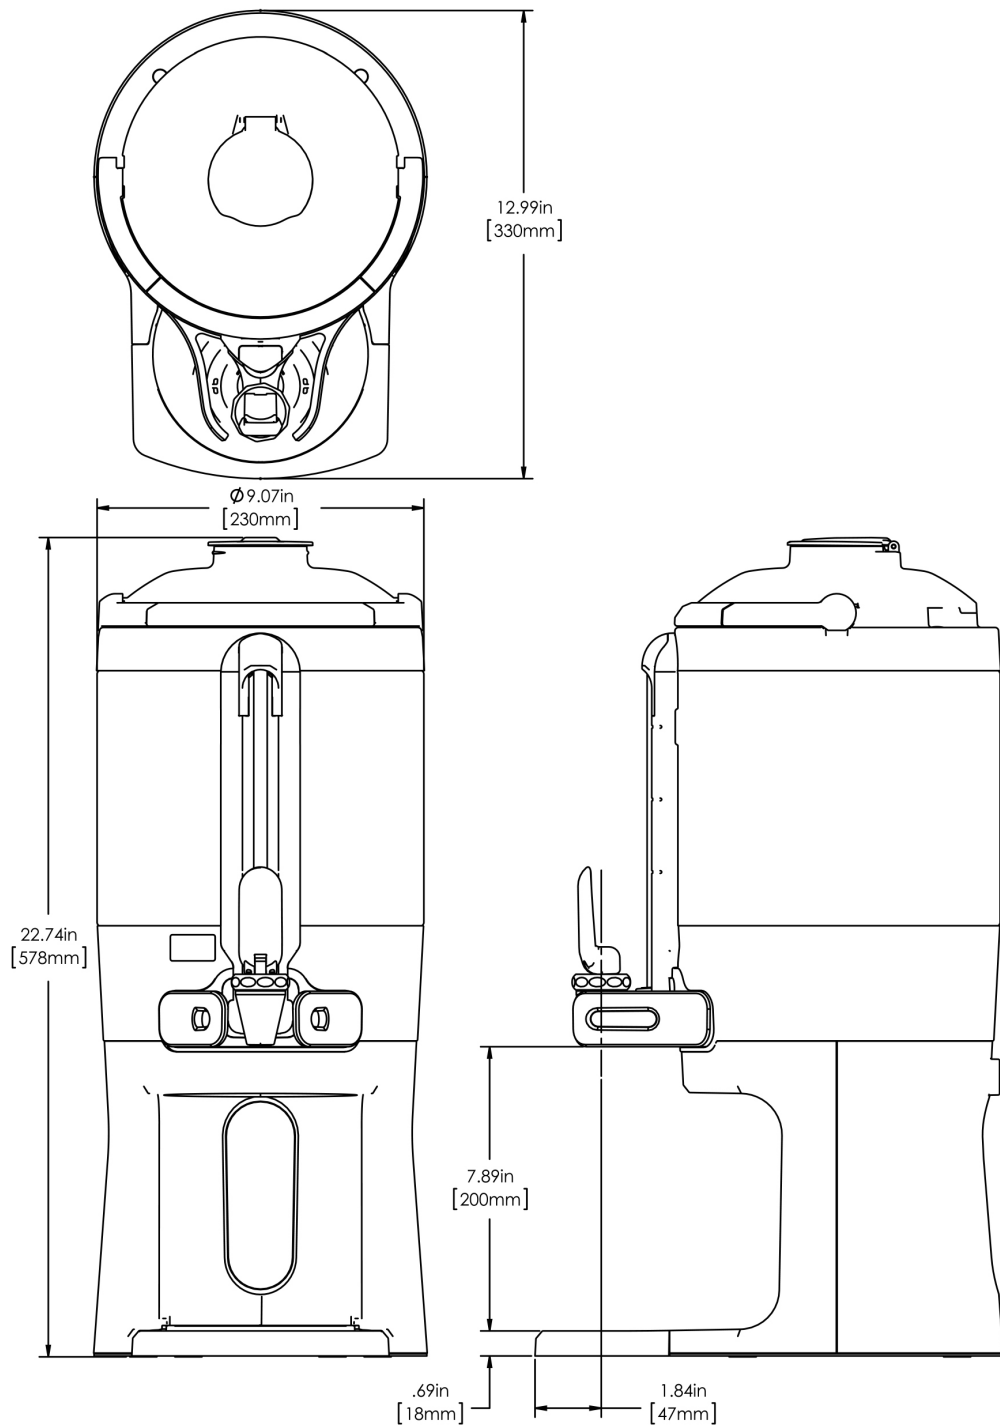

Height: 22.7" Width: 9.2" Depth: 13.0"  
(57.7cm) (23.4cm) (33.0cm)

- Vacuum insulated to keep coffee hot for hours
- Ideal for use with Twin or Single Infusion Series Brewers
- Brew-through design with flip lid cover
- Soft-grip bail handle for easy transportation
- Self-locking stand allows for multiple brewing and serving options
- Large cup clearance allows for dispensing into cups, decanters and thermal carafes
- Integrated sight gauge assembly allows for easy cleaning
- Sturdy aluminum faucet guard keeps faucet area clean and protected
- Drip tray is easily removed for cleaning or to provide extra clearance for dispensing into pitchers
- Fast flow faucet

**Last Updated:**  
01/26/2022

	Unit			Shipping				
	Height	Width	Depth	Height	Width	Depth	Weight	Volume
English	22.7 in.	9.2 in.	13.0 in.	-	-	-	-	-
Metric	57.7 cm	23.4 cm	33.0 cm	-	-	-	-	-

BUNN® reserves the right to change specifications and product design without notice. Such revisions do not entitle the buyer to corresponding changes, improvements, additions or replacements for previously purchased equipment. For most current specifications and other info visit [bunn.com](http://bunn.com).