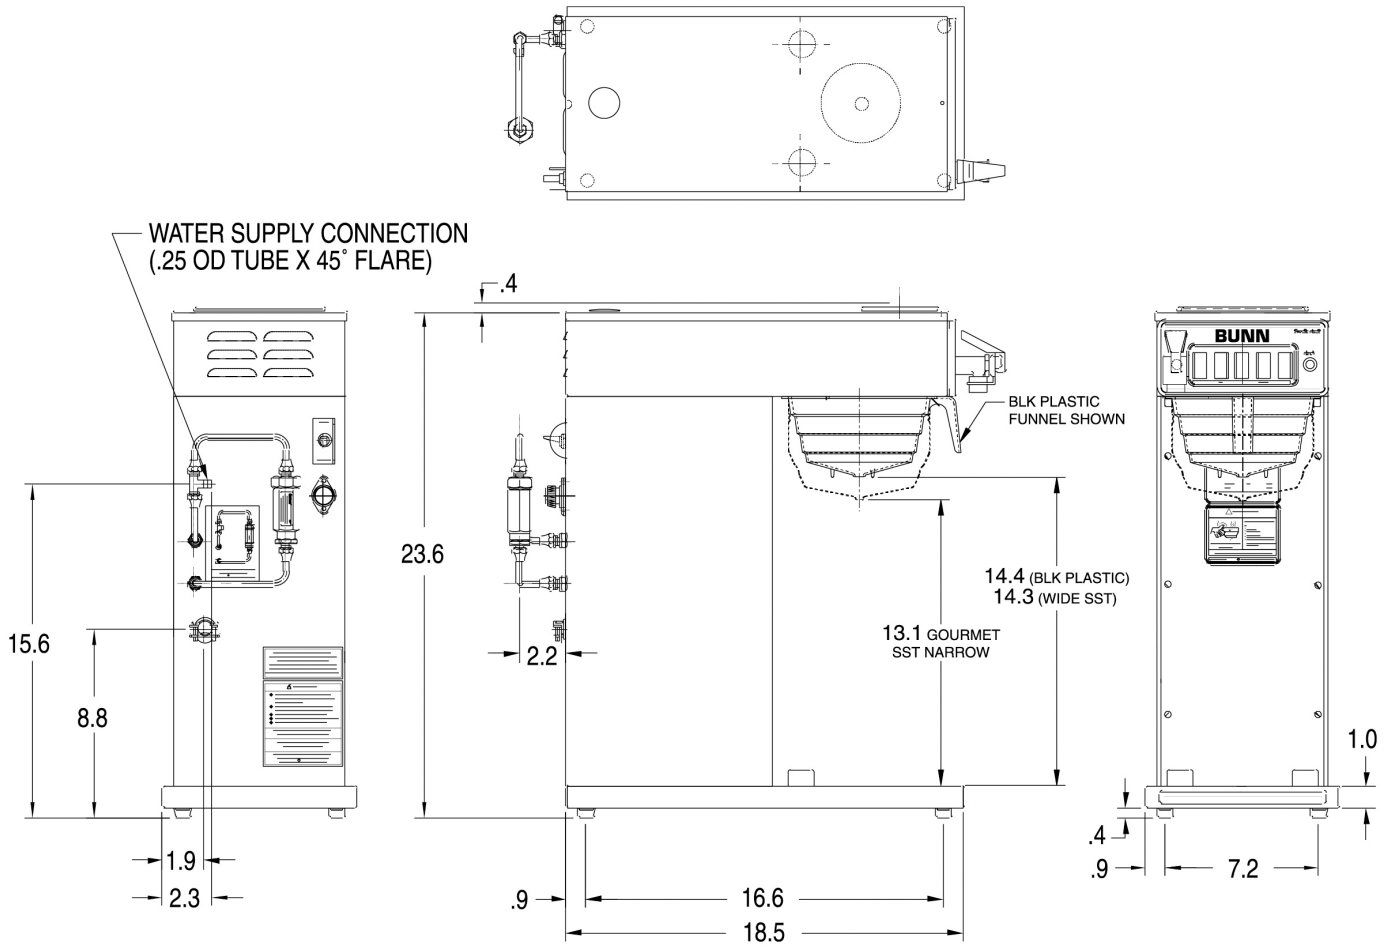

Last Updated:
03/30/2023

	Unit			Shipping				
	Height	Width	Depth	Height	Width	Depth	Weight	Volume
English	23.6 in.	9.0 in.	22.5 in.	29.0 in.	11.9 in.	25.8 in.	35.200 lbs	5.145 ft ³
Metric	59.9 cm	22.9 cm	57.2 cm	73.7 cm	30.2 cm	65.6 cm	15.967 kgs	0.146 m ³