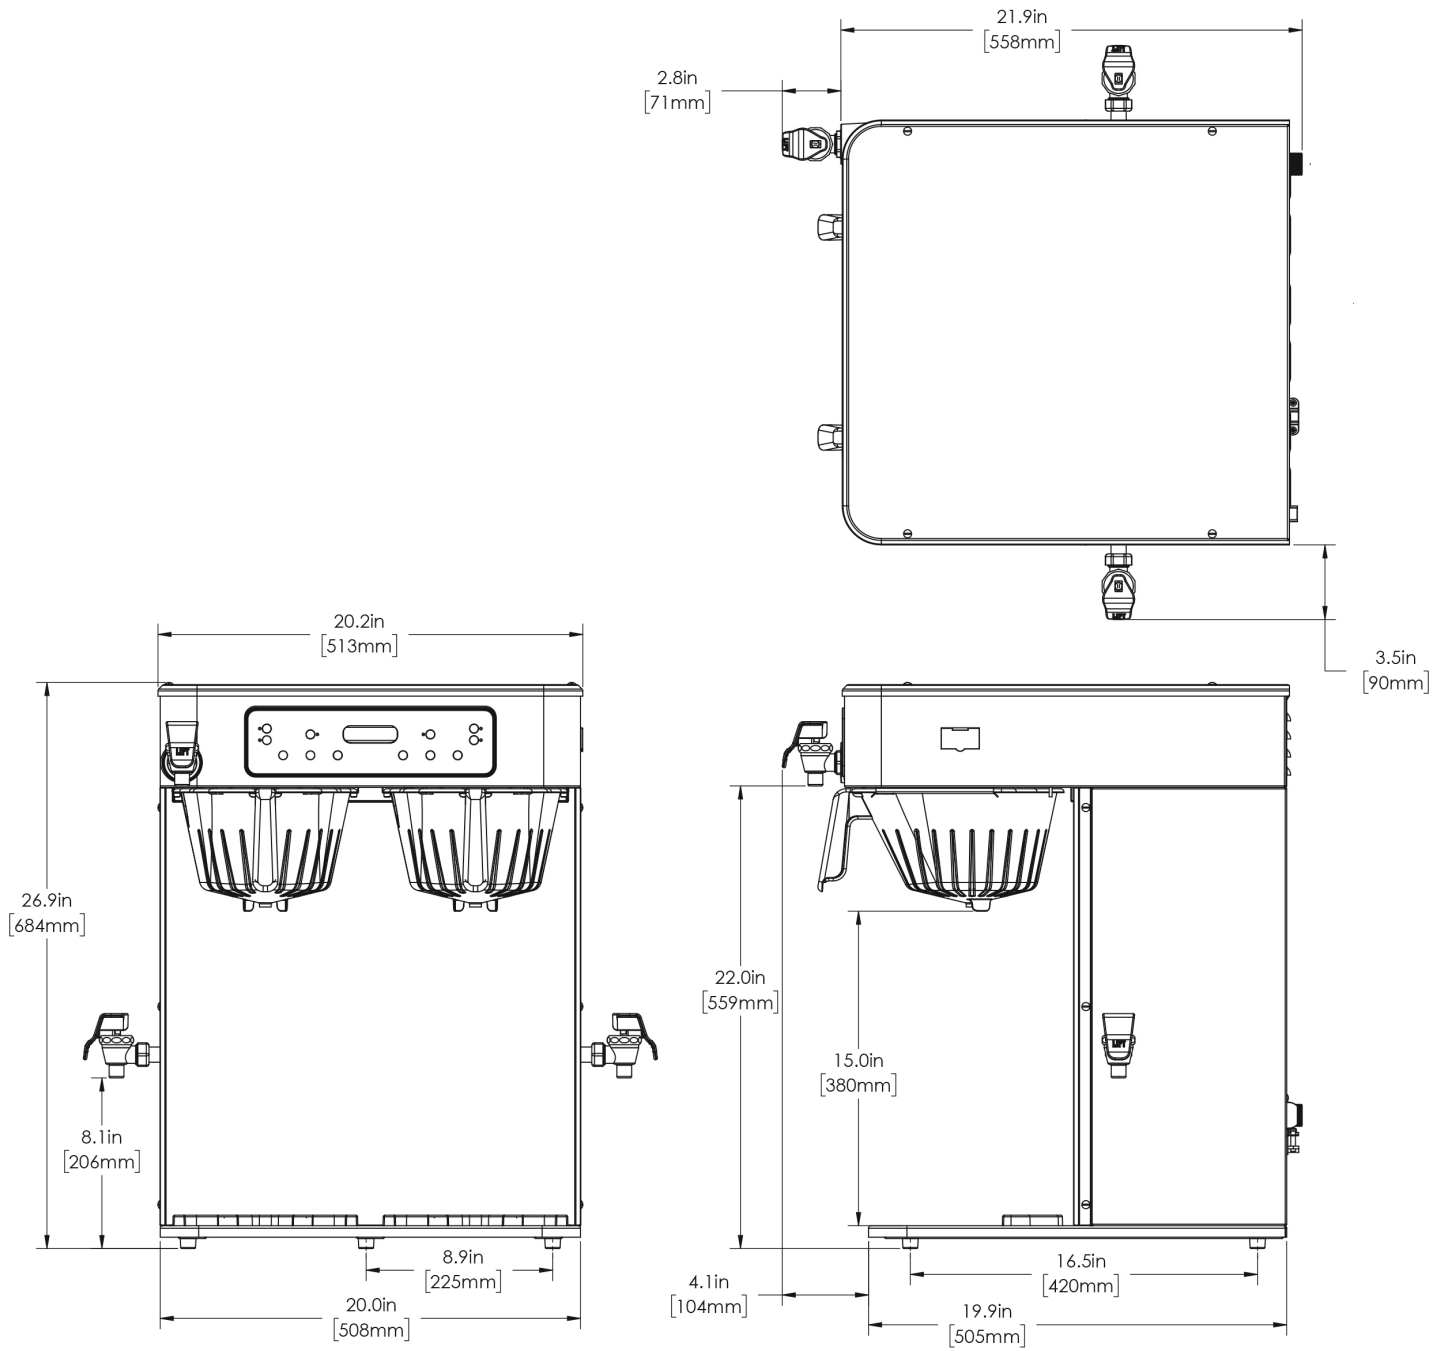

Last Updated:  
01/26/2022

	Unit			Shipping				
	Height	Width	Depth	Height	Width	Depth	Weight	Volume
English	26.9 in.	20.2 in.	24.7 in.	30.0 in.	28.4 in.	28.4 in.	78.460 lbs	13.978 ft <sup>3</sup>
Metric	68.3 cm	51.3 cm	62.7 cm	76.2 cm	72.1 cm	72.1 cm	35.589 kgs	0.396 m <sup>3</sup>